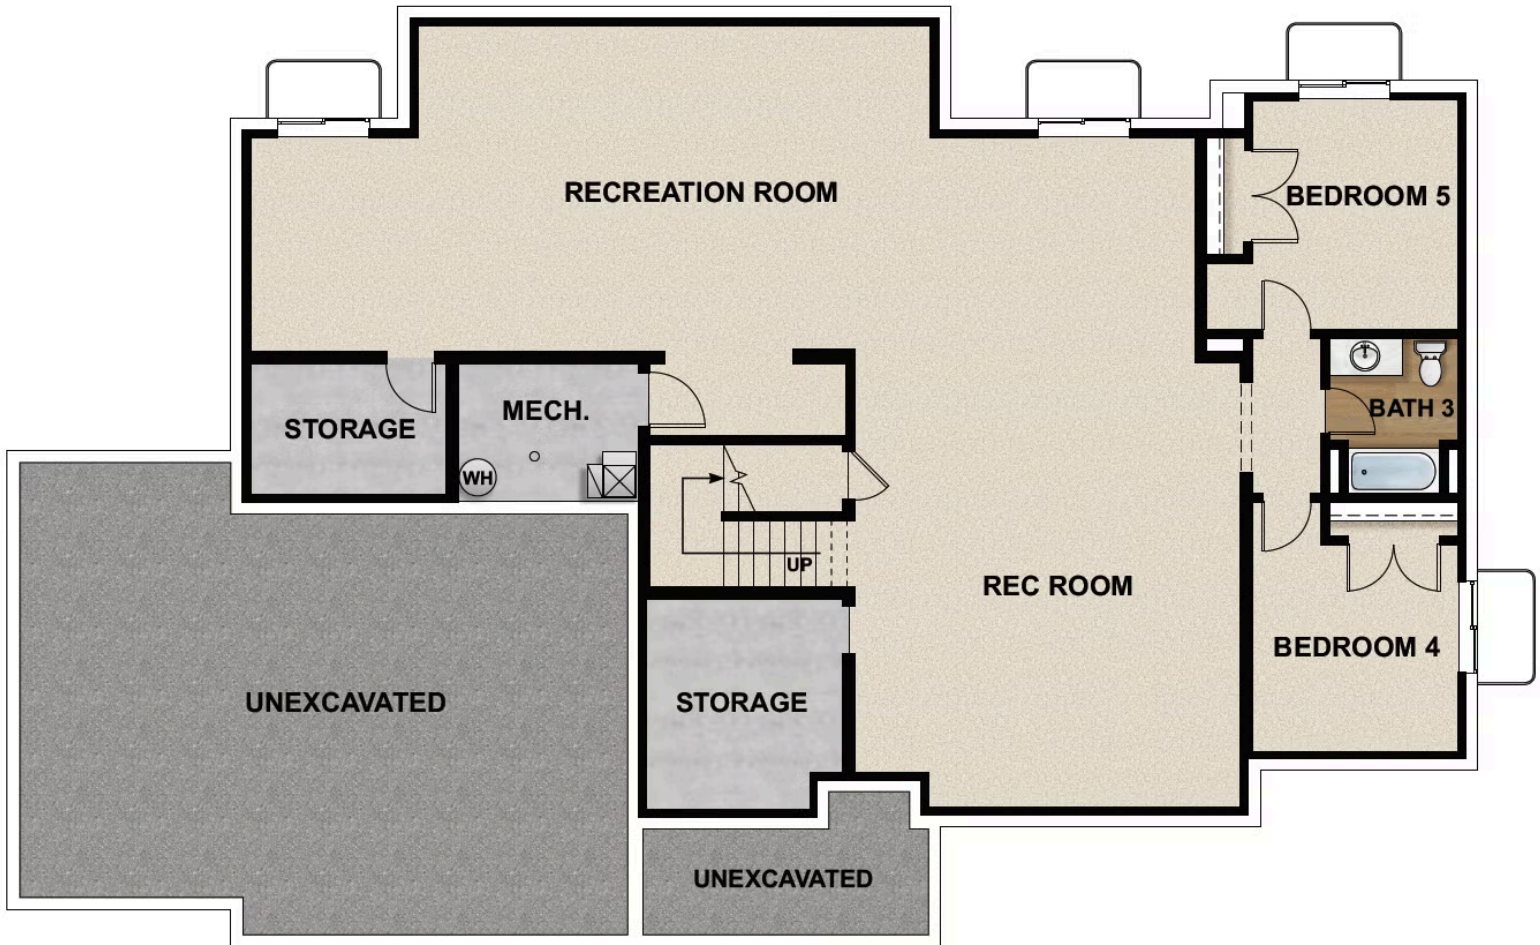

### **ABOUT THIS HOME**

You will love the Atwood floor plan! This 3 bedroom, 2.5 bathroom, rambler home is open, bright, and spacious. With 2,373 finished square feet, and 4,727 total square feet, in the Atwood you have all the room you'll need. Off the entryway you have a flex room perfect for a home gym or office. Continuing inside, you'll find an impressive living room with tons of windows, and plenty of room. This space flows into the beautiful kitchen which features our signature island, a walk-in pantry, and a spacious dining area. Off the living room you will find a luxurious owner's suite with a spa-like bathroom; complete with a walk-in shower and huge walk-in closet. You also have an additional two bedrooms, bathroom, and laundry room. Through the mudroom, you'll find a 3 car garage with an optional 4th car garage. You have even more space in the optional finished basement. With a large recreation room, perfect for a home theater and game room, another full bathroom, and two more bedrooms with walk-in closets.

## FLOOR PLAN