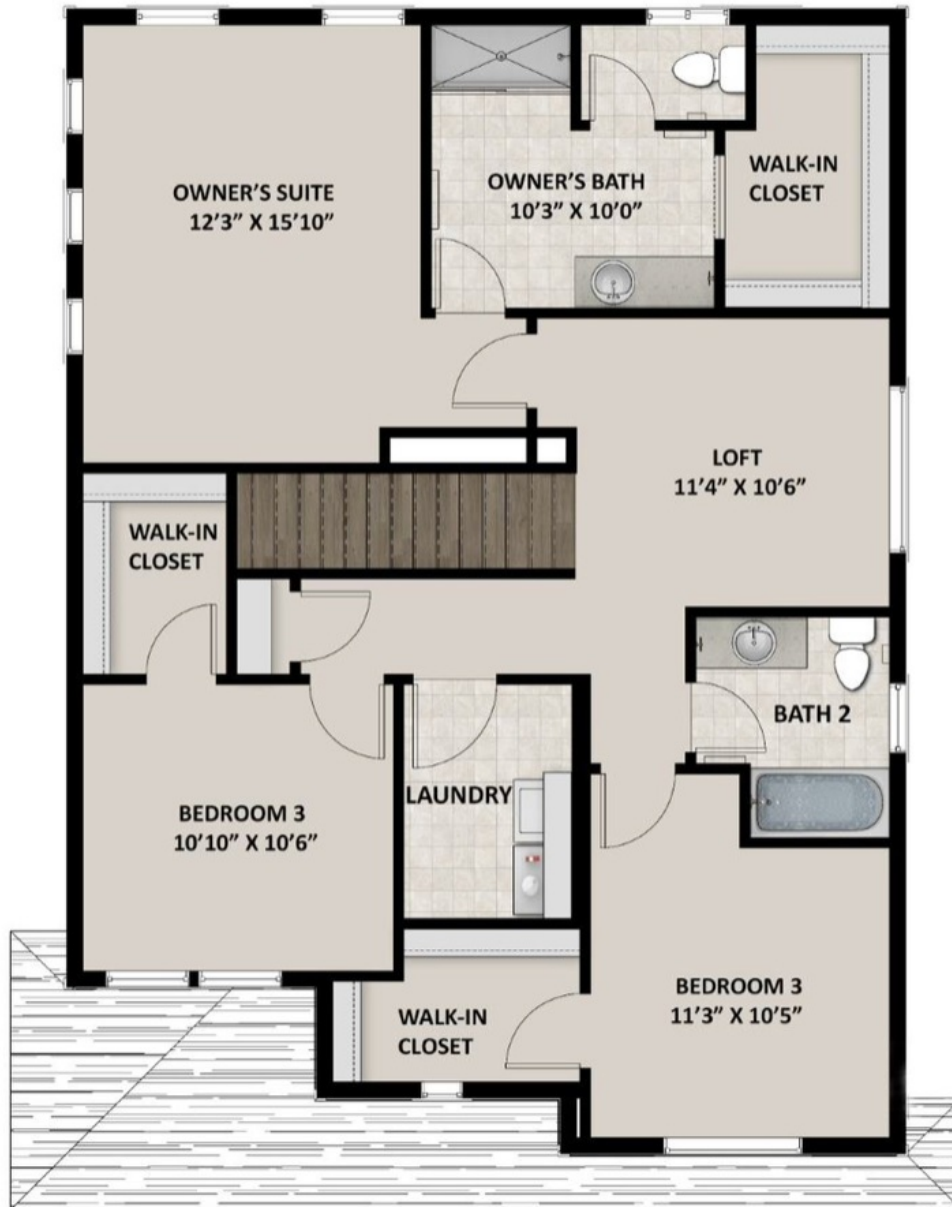

**935 W COLUMBIA
COURT #104,
RIVERDALE, UT 84405**

**SINGLE FAMILY
CALL FOR PRICE**

Sq ft: 2,527
Beds: 3
Bath: 2.5

ABOUT THIS HOME

INCENTIVE: \$27,500

HIGHLIGHTED INCLUDED FEATURES:

3'x 3' Rear Composite Deck

32" Interior Fireplace With Tile Surround & Mantel

Upgraded Cabinets Throughout

Quartz Countertops Throughout

5'x3' Kitchen Island

Whirlpool Fingerprint Resistant Gas Kitchen Appliances

Tile Backsplash In Kitchen

Double Sink Vanity In Owner's Suite Bath

60"x42" Walk-In Shower In Owner's Suite Bath

Upgraded Flooring Throughout

FLOOR PLAN

FLOOR PLAN

FLOOR PLAN