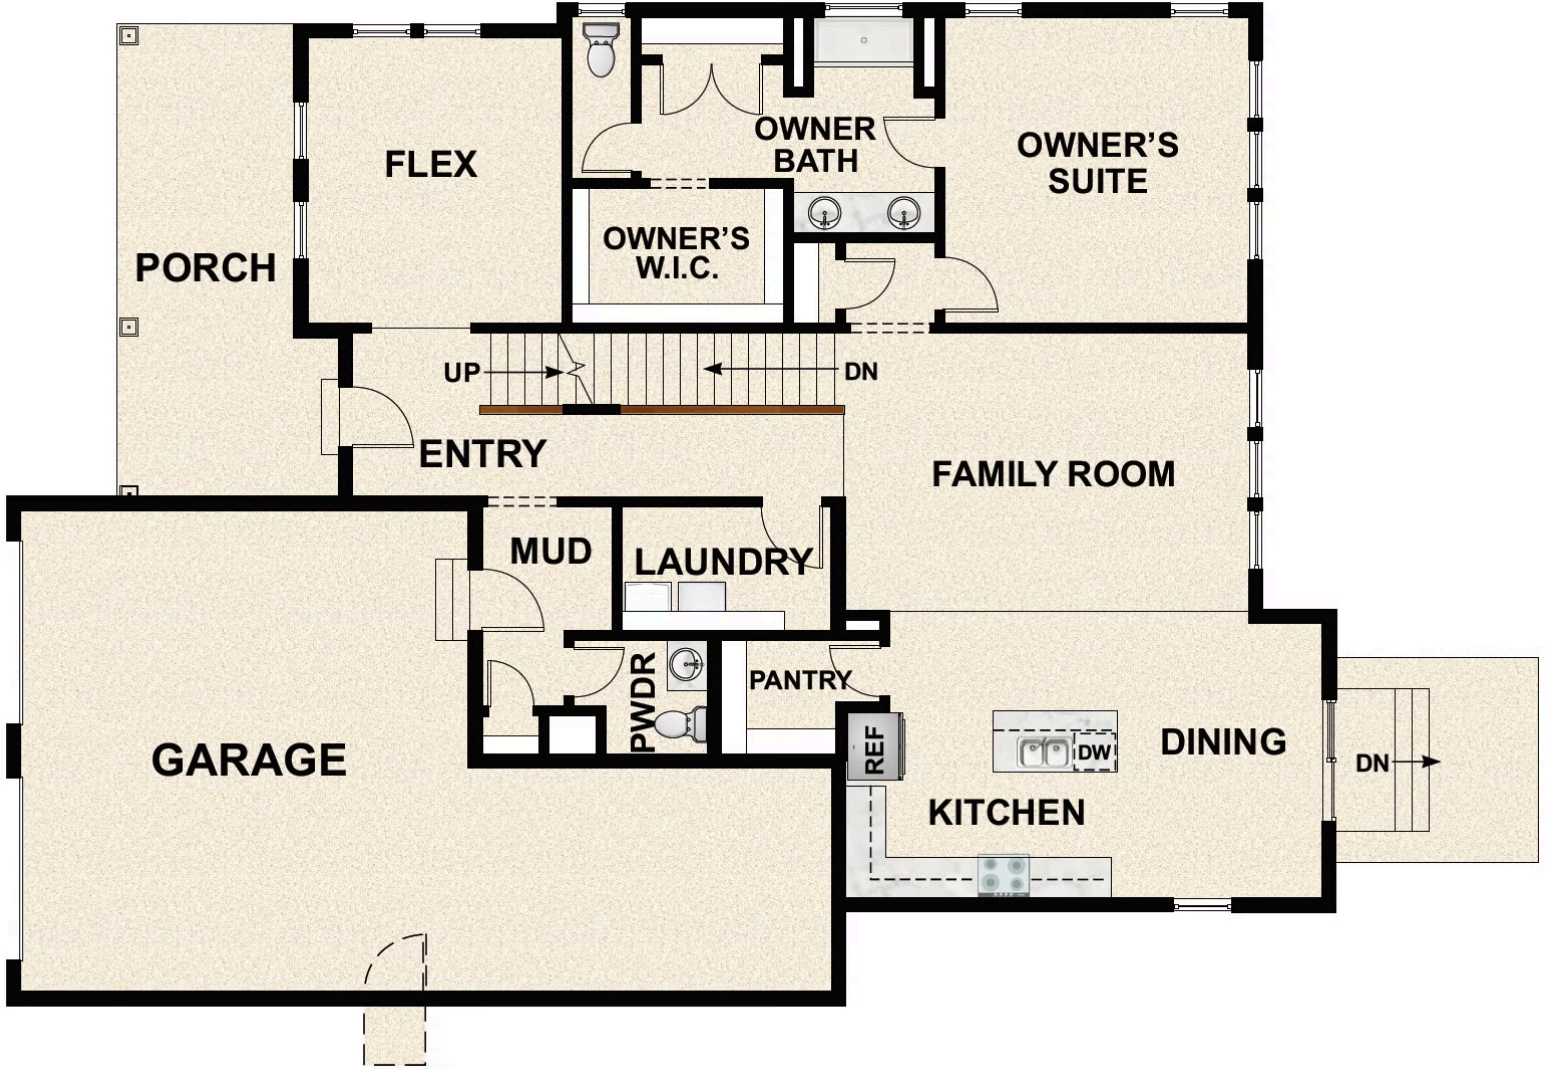

### **HIGHLIGHTED INCLUDED FEATURES:**

Finished Walk-Out Basement

Extended Daylight Walk-Out Rear Deck

Farmhouse Elevation With Full Hardie Siding

Sliding Glass Door

Black Window Upgrade

Double Story Shiplap Surround Fireplace With Stained Shelf Mantel

Upgraded Kitchen Clerestory Perimeter Cabinets Stacked To Ceiling

Upgraded KitchenAid Gourmet Stainless Steel Gas Appliance Package

KitchenAid Gourmet Stainless Steel Double Ovens

## FLOOR PLAN

**FLOOR PLAN**

**FLOOR PLAN**