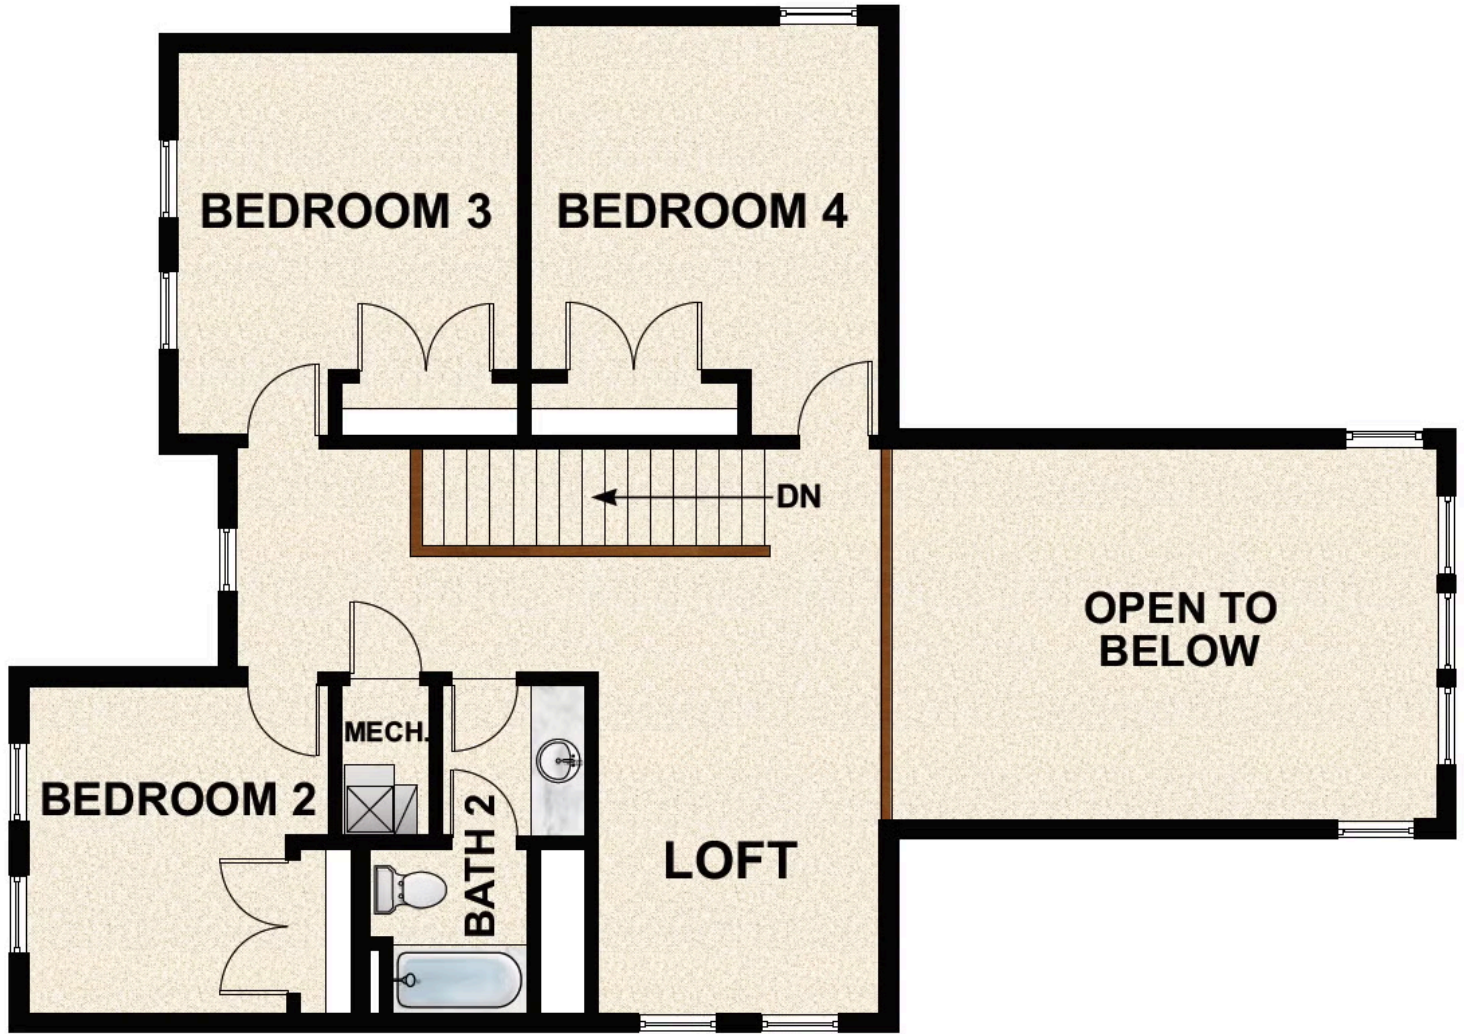

### **HIGHLIGHTED INCLUDED FEATURES:**

Finished Walk-Out Basement

Extended Daylight Walk-Out Rear Deck

Farmhouse Elevation With Full Hardie Siding

Sliding Glass Door

Black Window Upgrade

Double Story Shiplap Surround Fireplace With Stained Shelf Mantel

## FLOOR PLAN

**FLOOR PLAN**

**FLOOR PLAN**