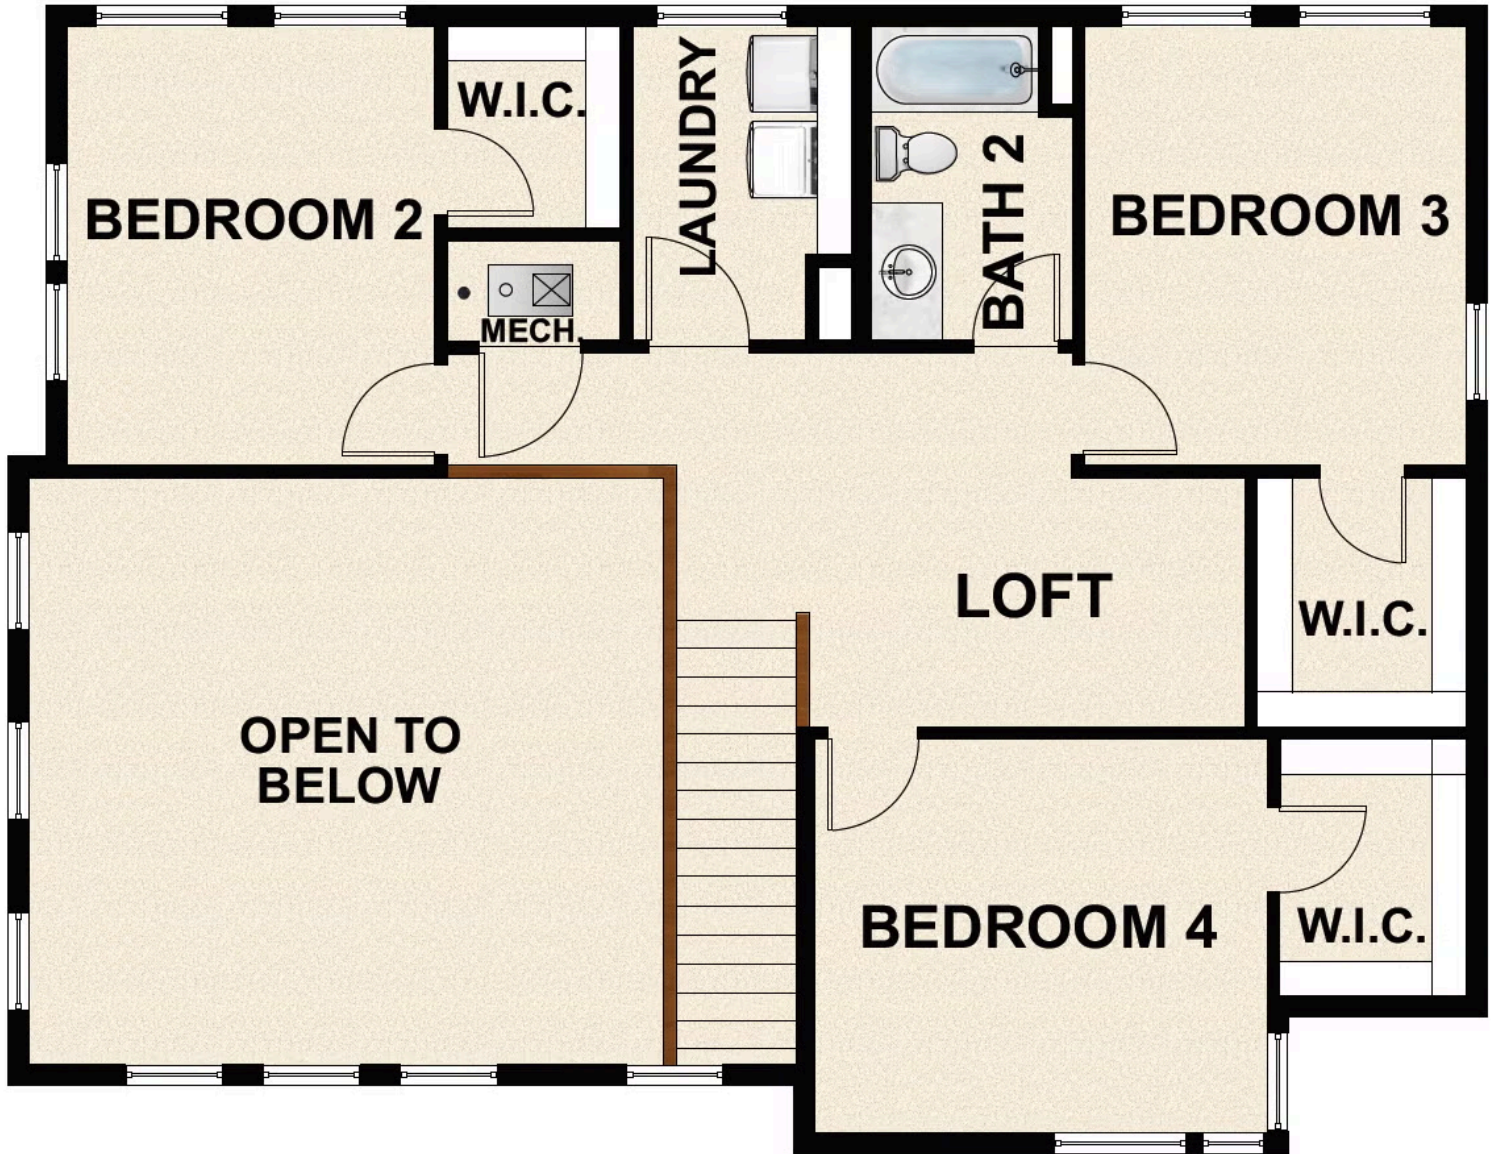

**1779 W CHACO
CIRCLE, LEHI, UT
84043**

**SINGLE FAMILY
CALL FOR PRICE**

Sq ft: 4,489
Beds: 5
Bath: 4.5

ABOUT THIS HOME

Enjoy the openness of this amazing floor plan with an abundance of natural light. The flex room is close to the entrance and is ideal as an office, gym or a formal gathering space. Enter the two-story great room with unstoppable light that floods from an open floor plan. The two-story great room is ideal to gather with the living spaces tied together for a high-end living experience. The state-of-the-art kitchen includes a massive island with seating for 4 and is equipped with plenty of cooktop and countertop space.

FLOOR PLAN

FLOOR PLAN

FLOOR PLAN