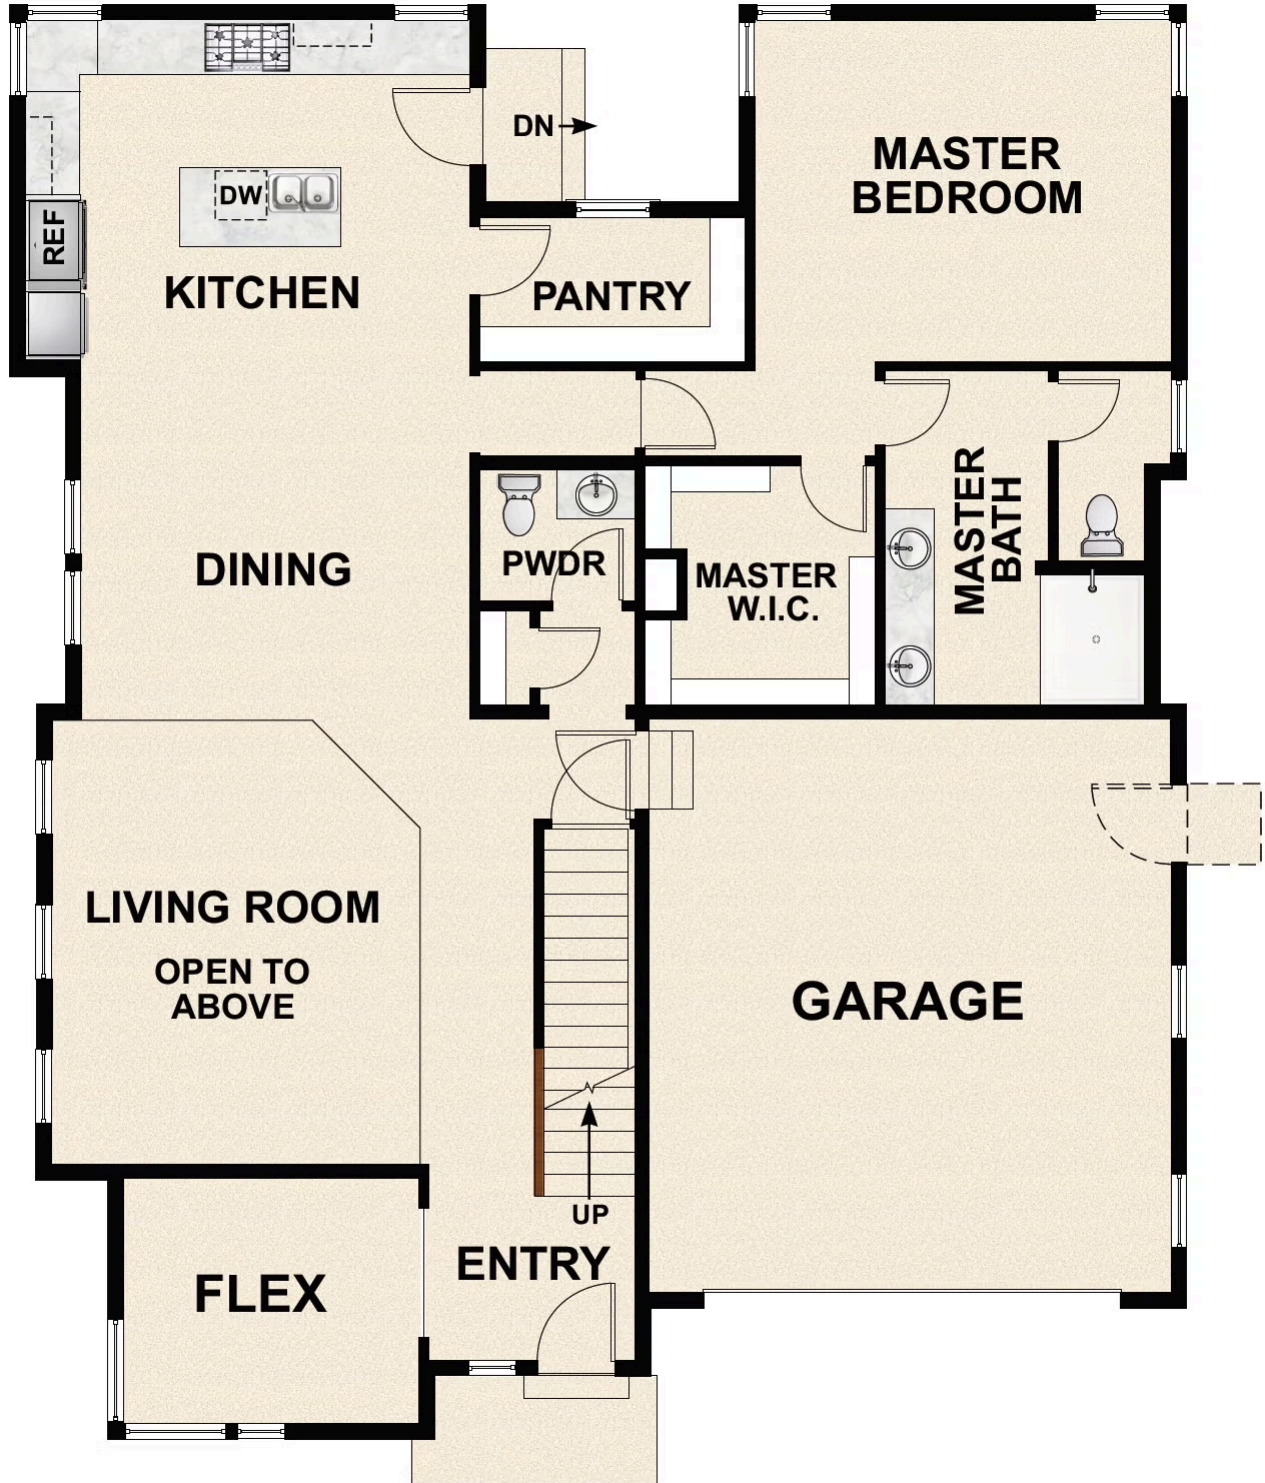

**1779 W CHACO
CIRCLE, LEHI, UT
84043**

**SINGLE FAMILY
CALL FOR PRICE**

Sq ft: 4,489
Beds: 5
Bath: 4.5

ABOUT THIS HOME

Enjoy the openness of this amazing floor plan with an abundance of natural light. The flex room is close to the entrance and is ideal as an office, gym or a formal gathering space. Enter the two-story great room with unstoppable light that floods from an open floor plan. The two-story great room is ideal to gather with the living spaces tied together for a high-end living experience. The state-of-the-art kitchen includes a massive island with seating for 4 and is equipped with plenty of cooktop and countertop space.

FLOOR PLAN

FLOOR PLAN

FLOOR PLAN