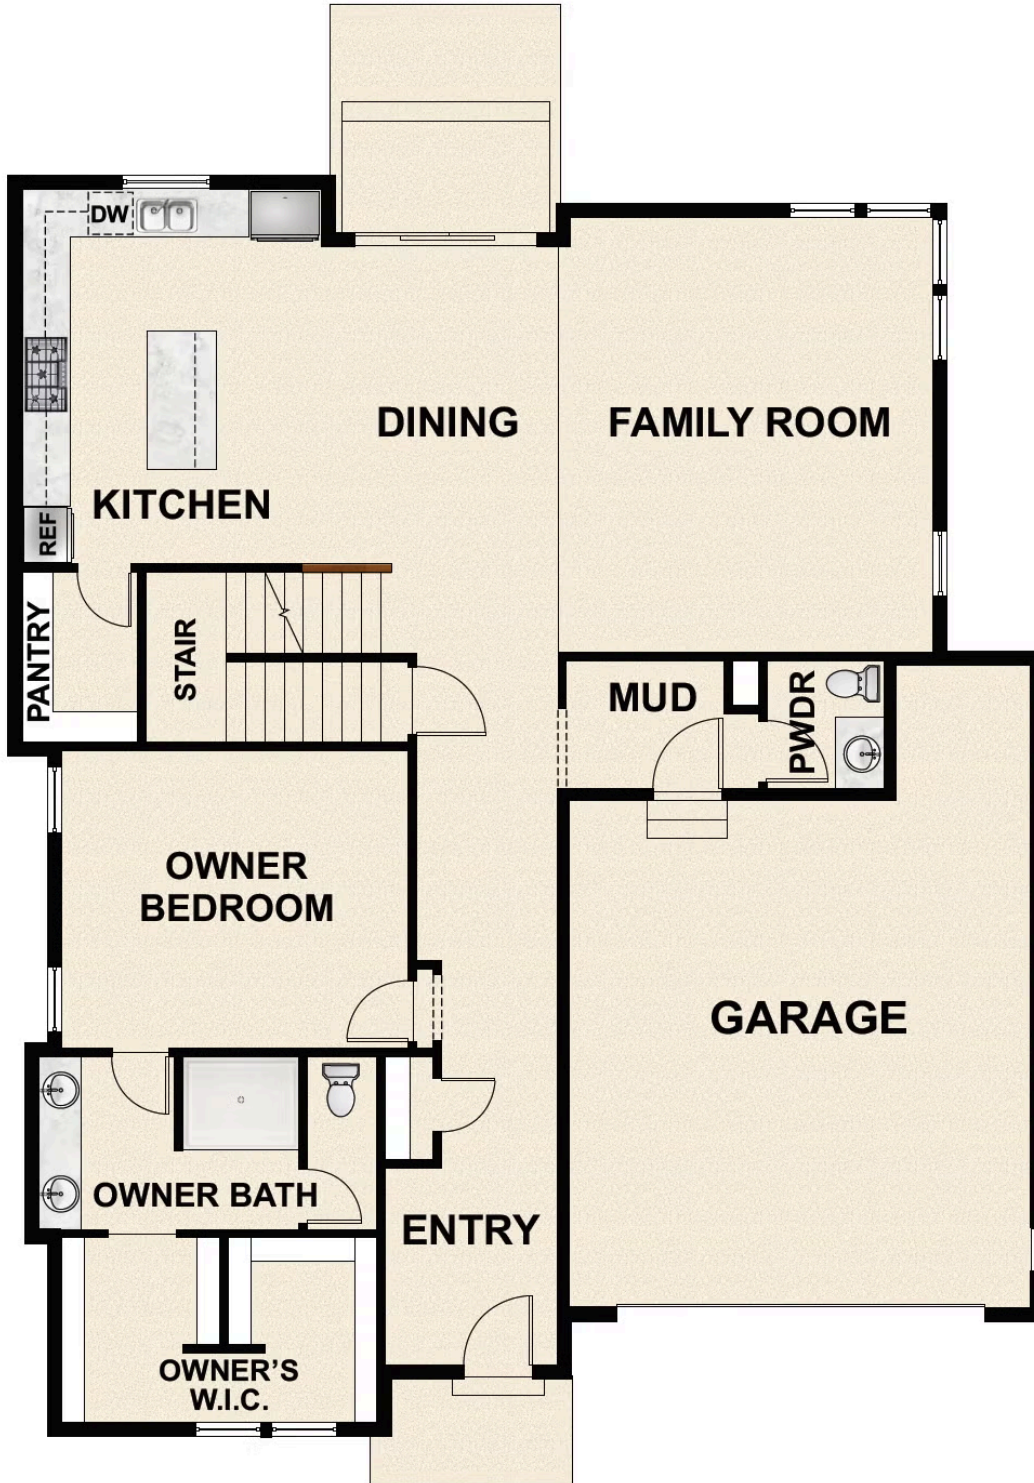

**1595 W CANYON
RIM ROAD #630,
LEHI, UT 84043**

**SINGLE FAMILY
CALL FOR PRICE**

Sq ft: 4,654
Beds: 6
Bath: 4.5

ABOUT THIS HOME

HIGHLIGHTED INCLUDED FEATURES:

Finished Basement

Walk-Out Rear Deck

Black Window Upgrade

Upgraded Cabinets Throughout Including Clerestory Perimeter Cabinets Stacked To Ceiling In Kitchen

6'x5' Kitchen Island With Cabinets

Gourmet KitchenAid Stainless Steel Gas Kitchen Appliances

Double Ovens In Kitchen

Quartz Countertops Throughout

Extended Gourmet Tile Backsplash In Kitchen

Upper & Lower Cabinets In Laundry Room

Upgraded Flooring Throughout

Tile Flooring In Owner's Suite Bathroom, Secondary Bathrooms, & Laundry Room

FLOOR PLAN

FLOOR PLAN

FLOOR PLAN