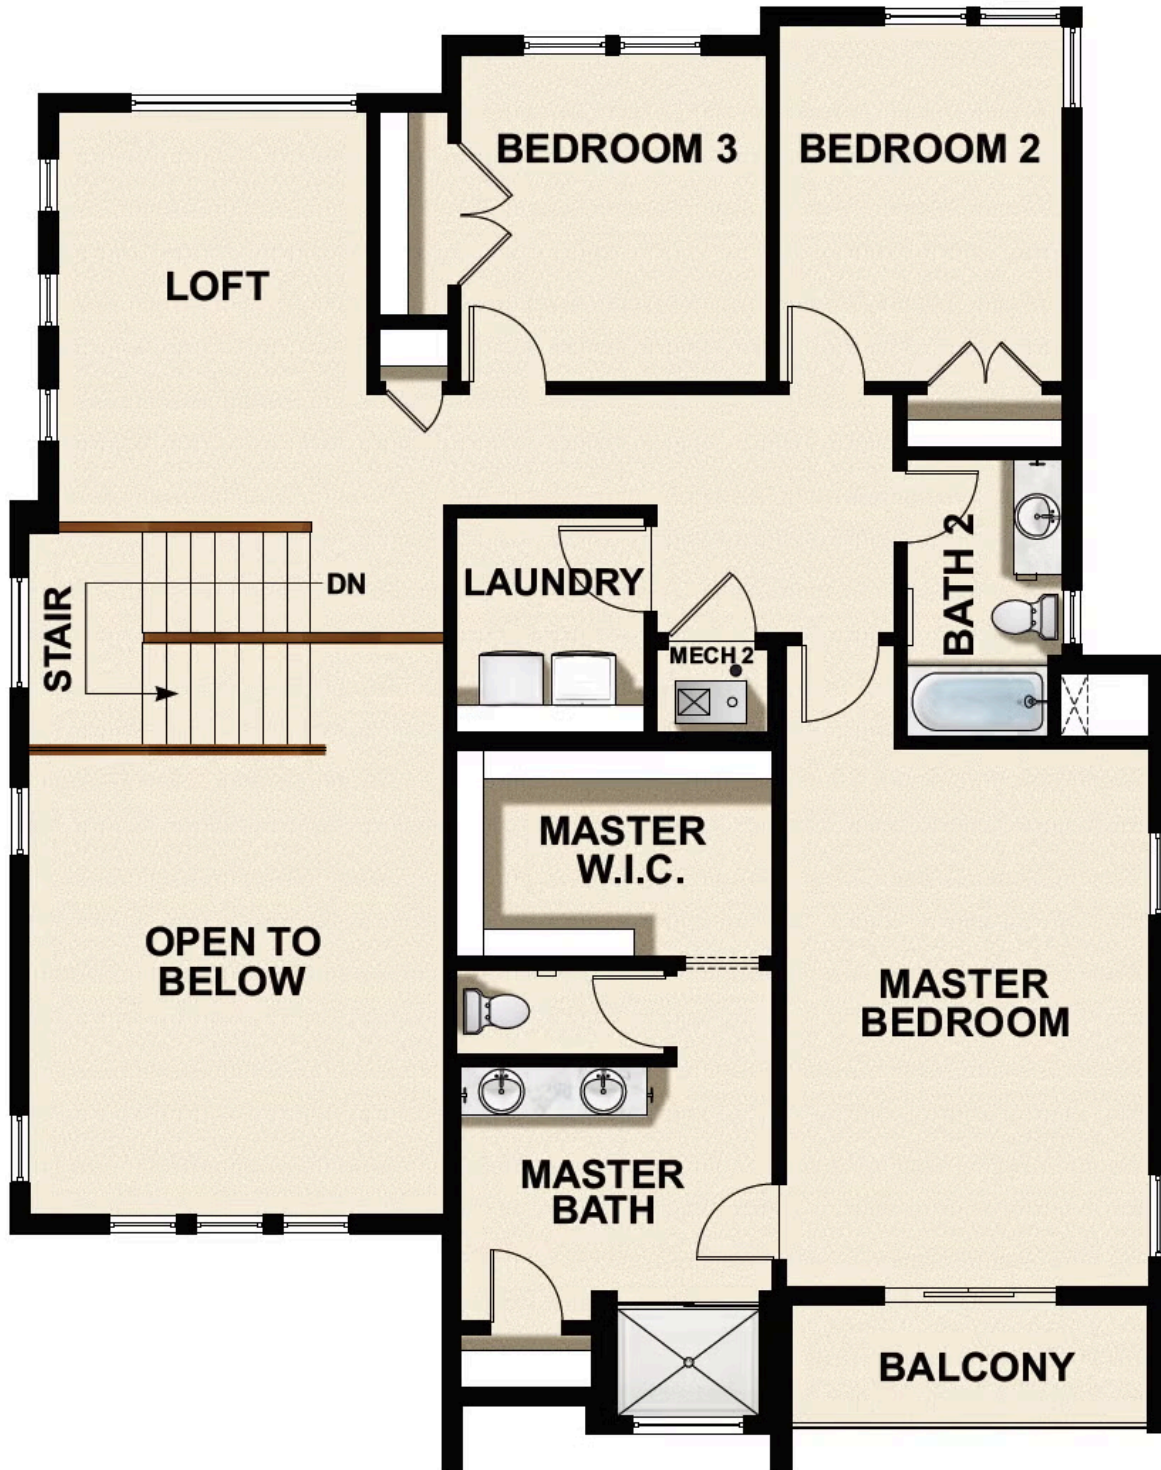

## **ABOUT THIS HOME**

Enjoy the openness of this amazing floor plan with an abundance of natural light. The flex room is close to the garage and is ideal as an office, gym or a formal gathering space. Enter the two-story great room with unstoppable light that floods from an open floor plan. The two-story great room is ideal to gather with the living spaces tied together for a high-end living experience. The state-of-the-art kitchen includes a massive island with seating for four and is equipped with plenty of cooktop and countertop space. The Crossings community also features amenities from a large community swimming pool & clubhouse, fishing ponds, pickle-ball courts, basketball courts, tennis courts, walking trails and so much more!

\*Approximate Square Footage Based On Exterior Measurements; Actual Living Area May Vary. Renderings Are Concept Only\*

## FLOOR PLAN