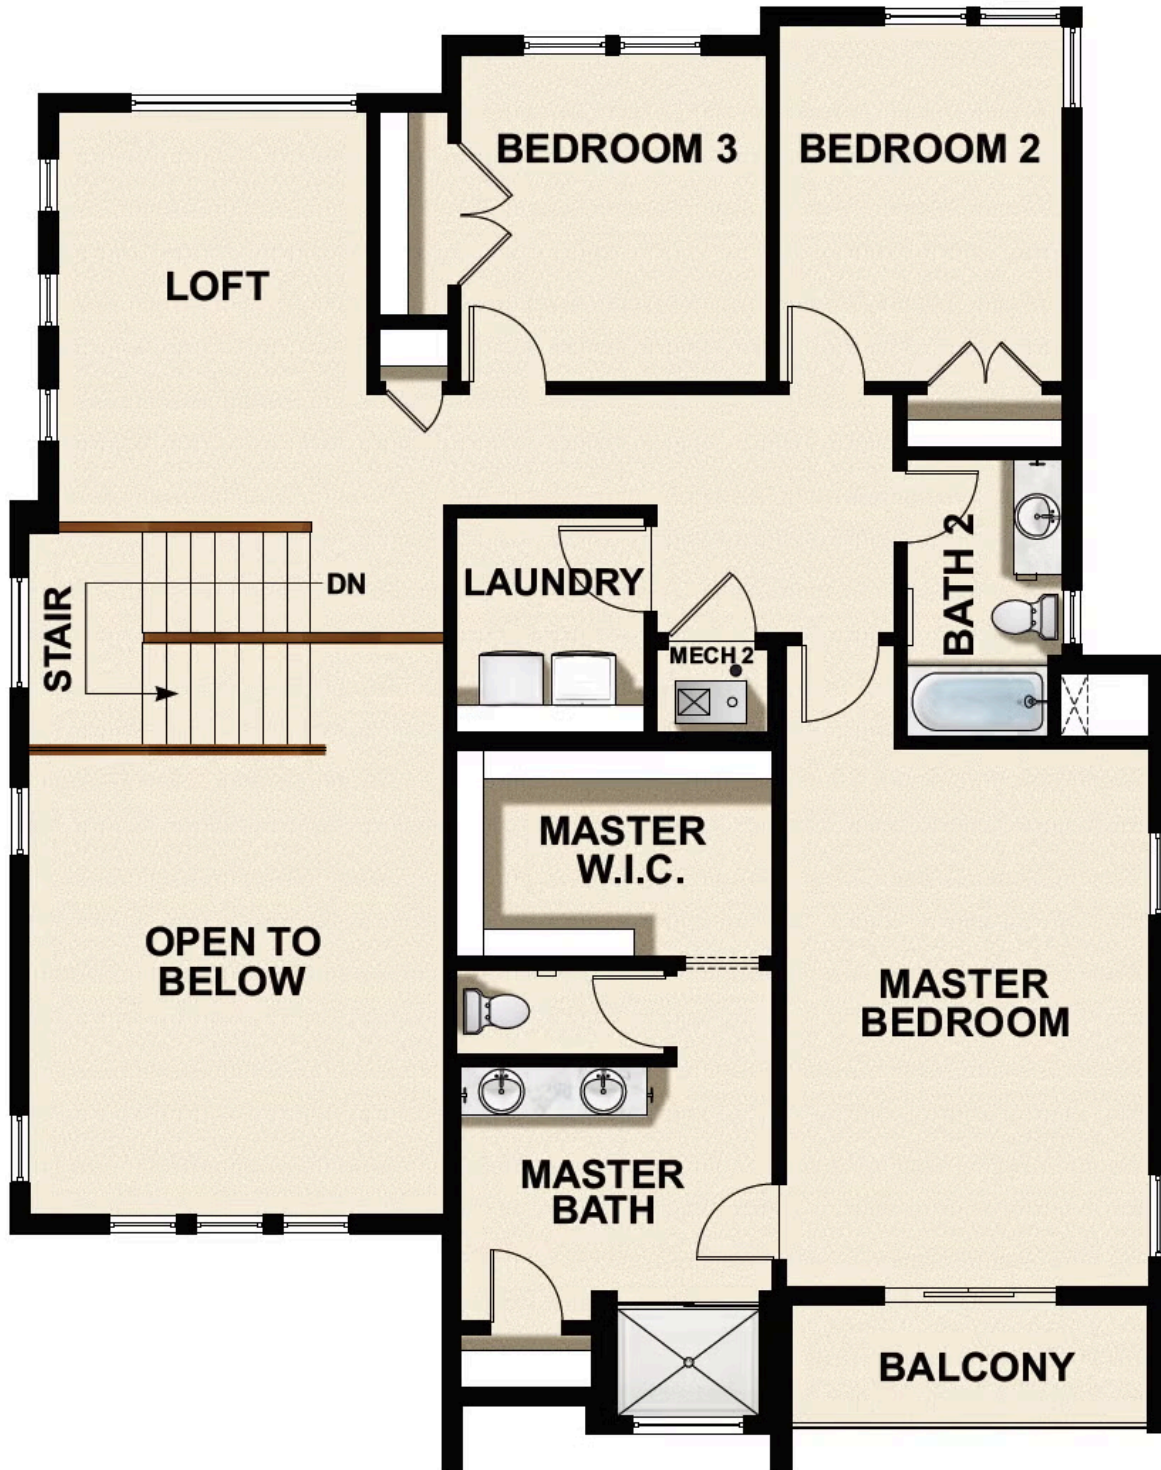

RIDGEVIEW FARMHOUSE

SINGLE FAMILY

Sq ft: 4,005

Beds: 3

Bath: 2.5

ABOUT THIS HOME

Enjoy the openness of this amazing floor plan with an abundance of natural light. The flex room is close to the garage and is ideal as an office, gym or a formal gathering space. Enter the two-story great room with unstoppable light that floods from an open floor plan. The two-story great room is ideal to gather with the living spaces tied together for a high-end living experience. The state-of-the-art kitchen includes a massive island with seating for four and is equipped with plenty of cooktop and countertop space. The Crossings community also features amenities from a large community swimming pool & clubhouse, fishing ponds, pickle-ball courts, basketball courts, tennis courts, walking trails and so much more!

Approximate Square Footage Based On Exterior Measurements; Actual Living Area May Vary. Renderings Are Concept Only

FLOOR PLAN

FLOOR PLAN

FLOOR PLAN