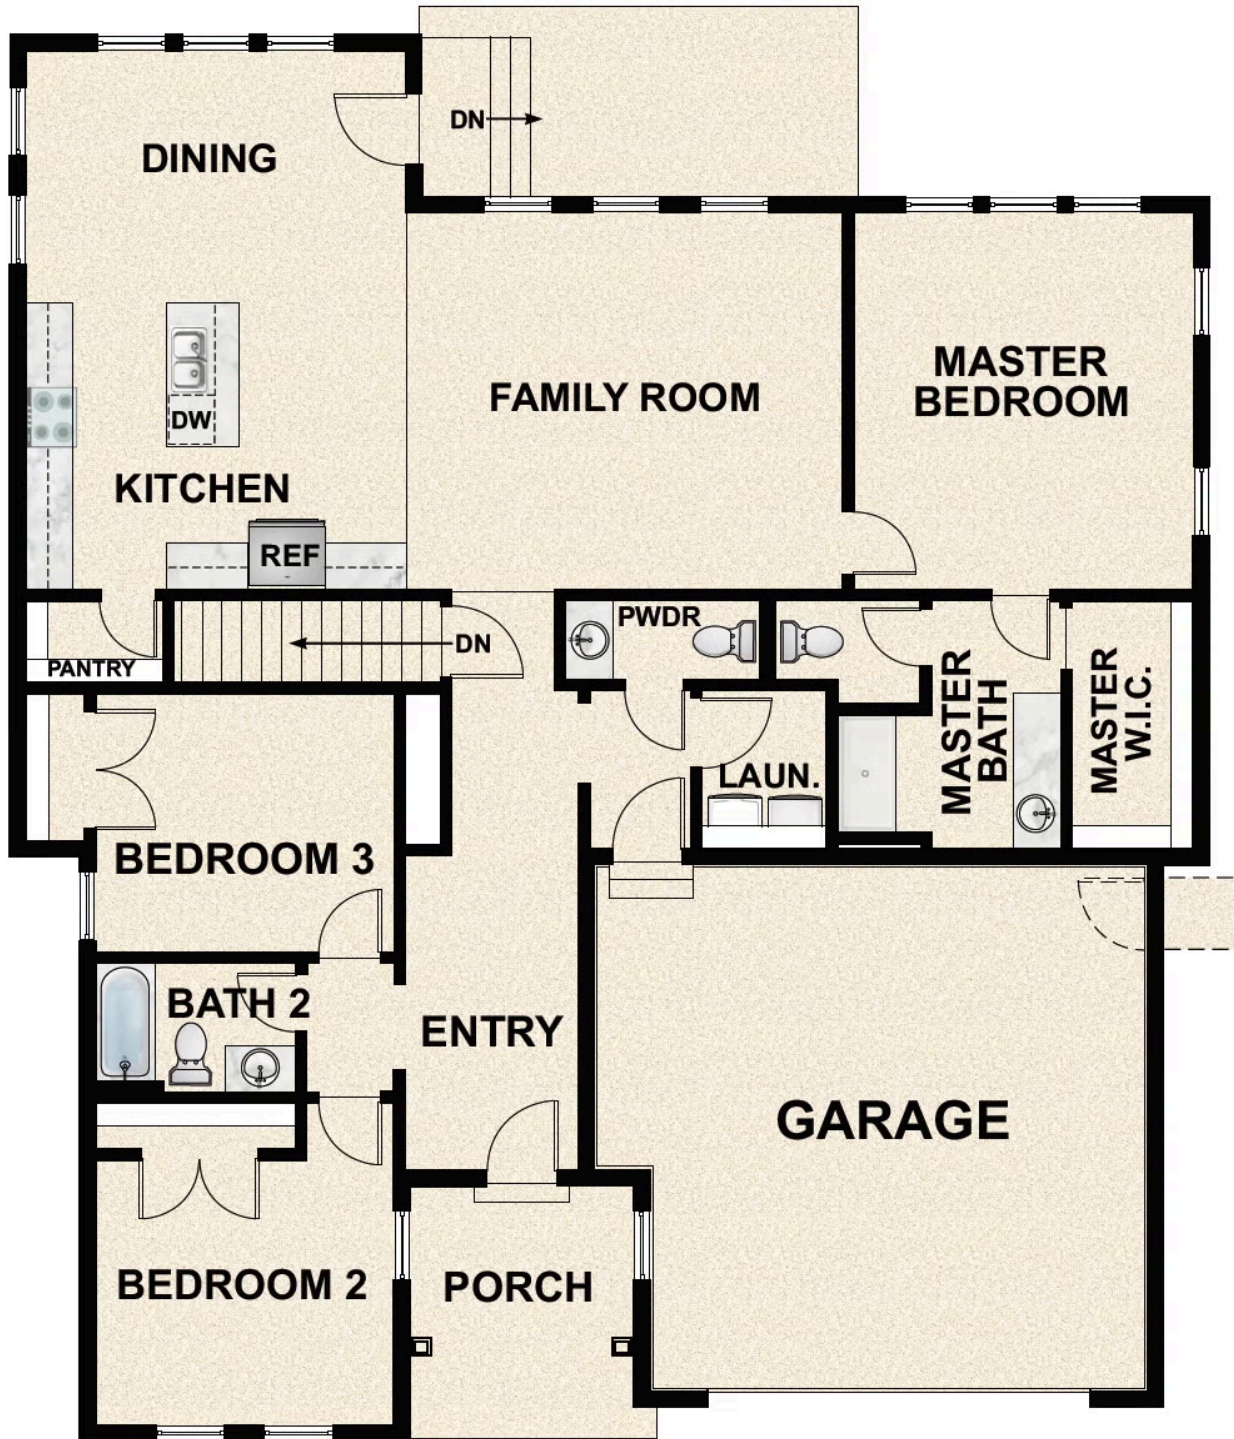

### Highlighted Included Features:

Finished Basement With Additional Bedroom

32" Interior Fireplace

Upgraded Cabinets Throughout

6'x5' Kitchen Island With A Sink & Cabinets

Dovetail With Soft Close Hardware Throughout

Whirlpool Gourmet Stainless Steel Gas Kitchen Appliances

Double Ovens In Kitchen

Gourmet Tile Backsplash In Kitchen

Quartz Countertops Throughout

Double Sink Vanity In Owner's Suite Bath

60"x42" Walk-In Shower With Glass Door In Owner's Suite Bath

## FLOOR PLAN