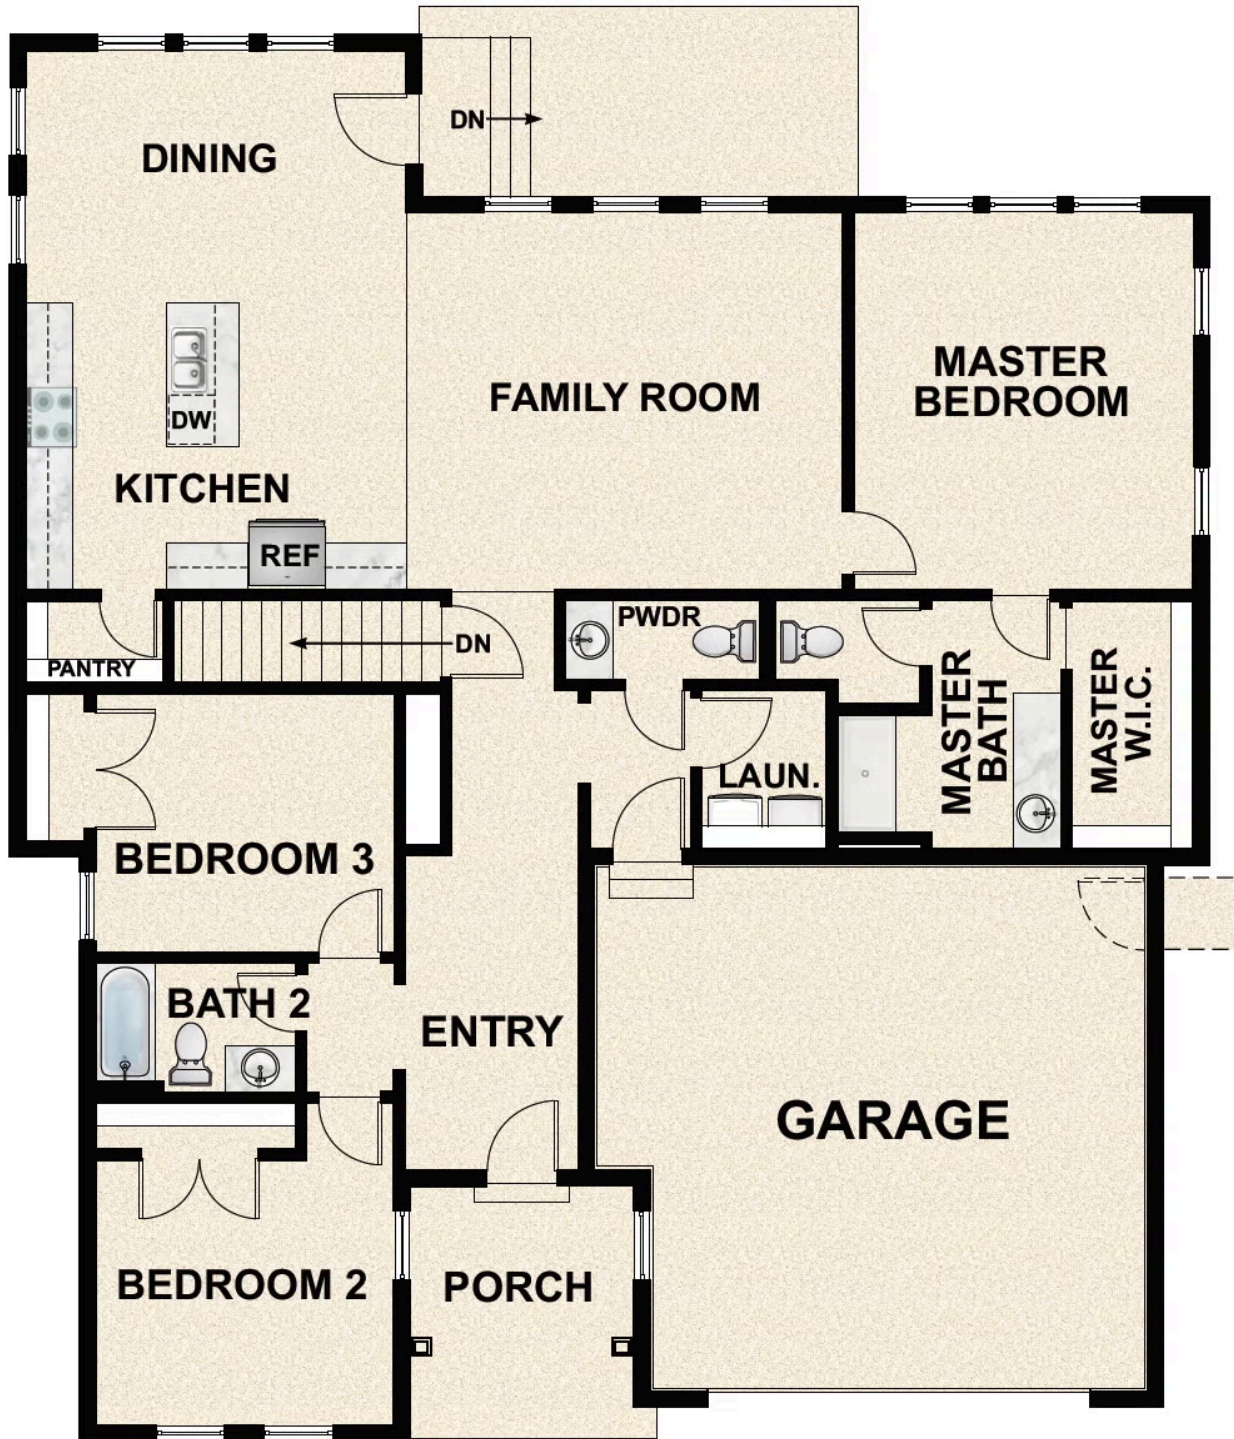

**1156 E BLACKFEET
DRIVE #503, EAGLE
MOUNTAIN, UT
84005**

SINGLE FAMILY
CALL FOR PRICE

Sq ft: 3,850
Beds: 5
Bath: 3.5

ABOUT THIS HOME

Highlighted Included Features:

- Finished Basement With Additional Bedroom
- 32" Interior Fireplace
- Upgraded Cabinets Throughout
- 6'x5' Kitchen Island With A Sink & Cabinets
- Dovetail With Soft Close Hardware Throughout
- Whirlpool Gourmet Stainless Steel Gas Kitchen Appliances
- Double Ovens In Kitchen
- Gourmet Tile Backsplash In Kitchen
- Quartz Countertops Throughout
- Double Sink Vanity In Owner's Suite Bath
- 60"x42" Walk-In Shower With Glass Door In Owner's Suite Bath
- Upgraded Lighting

FLOOR PLAN

FLOOR PLAN