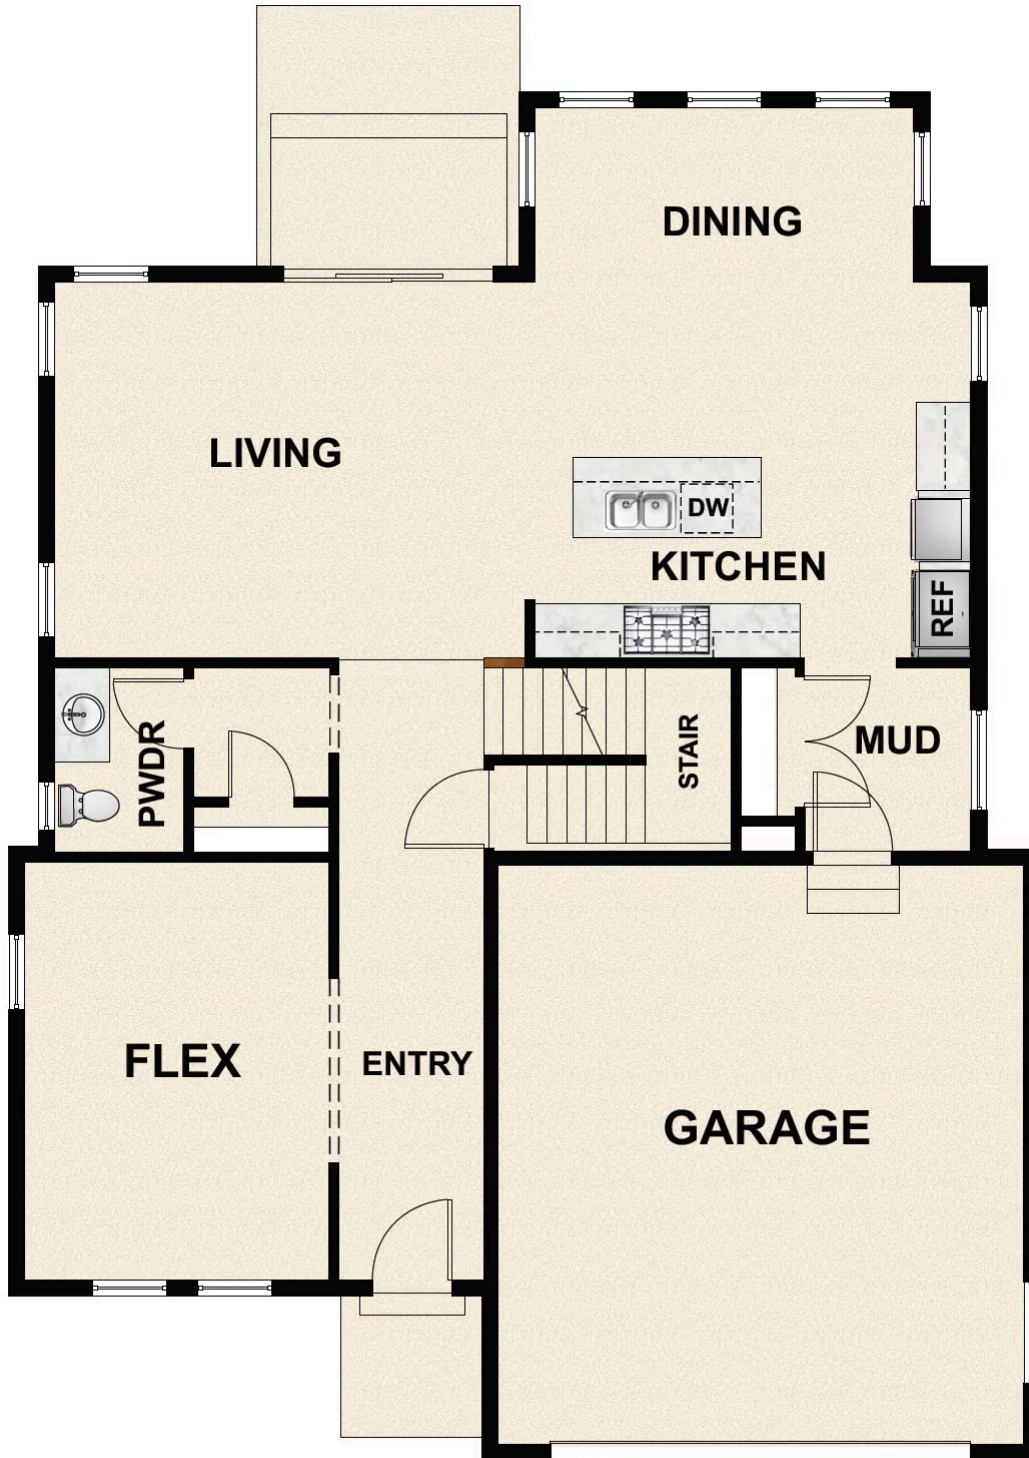

## ROCKPOINT

SINGLE FAMILY

**CALL FOR PRICE**

Sq ft: 3,812

Beds: 3

Bath: 2.5

Garage: 2

## ABOUT THIS HOME

Enjoy the openness of this amazing floor plan with an abundance of natural light. The flex room is close to the entrance and is ideal as an office, gym or a formal gathering space. Enter the two-story great room with unstoppable light that floods from an open floor plan. The two-story great room is ideal to gather with the living spaces tied together for a high-end living experience. The state-of-the-art kitchen includes a massive island with seating for four and is equipped with plenty of cooktop and countertop space.

\*Square Footage Based On Exterior Measurements; Actual Living Area May Vary.

**FLOOR PLAN**

**FLOOR PLAN**

## FLOOR PLAN