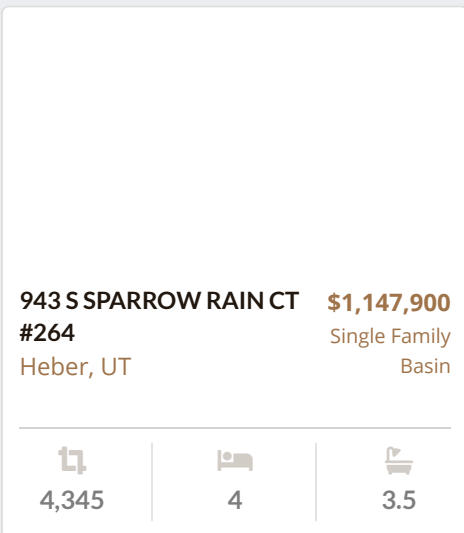

3,826 4 3.5

**3534 E 1120 S #113**  
Spanish Fork, UT  
**\$1,099,900**  
Single Family  
Lotus Craftsman

5,052 5 3.5

**5948 N CANYON RIM ROAD #617**  
Lehi, UT  
**\$1,099,900**  
Single Family  
Copperhead Modern Farmhouse

3,507 4 3.5

**943 S SPARROW RAIN CT #264**  
Heber, UT  
**\$1,147,900**  
Single Family  
Basin

4,345 4 3.5

**3676 E 1120 S #214**  
Spanish Fork, UT  
**\$1,189,900**  
Single Family  
Uinta Craftsman

4,741 8 4.5